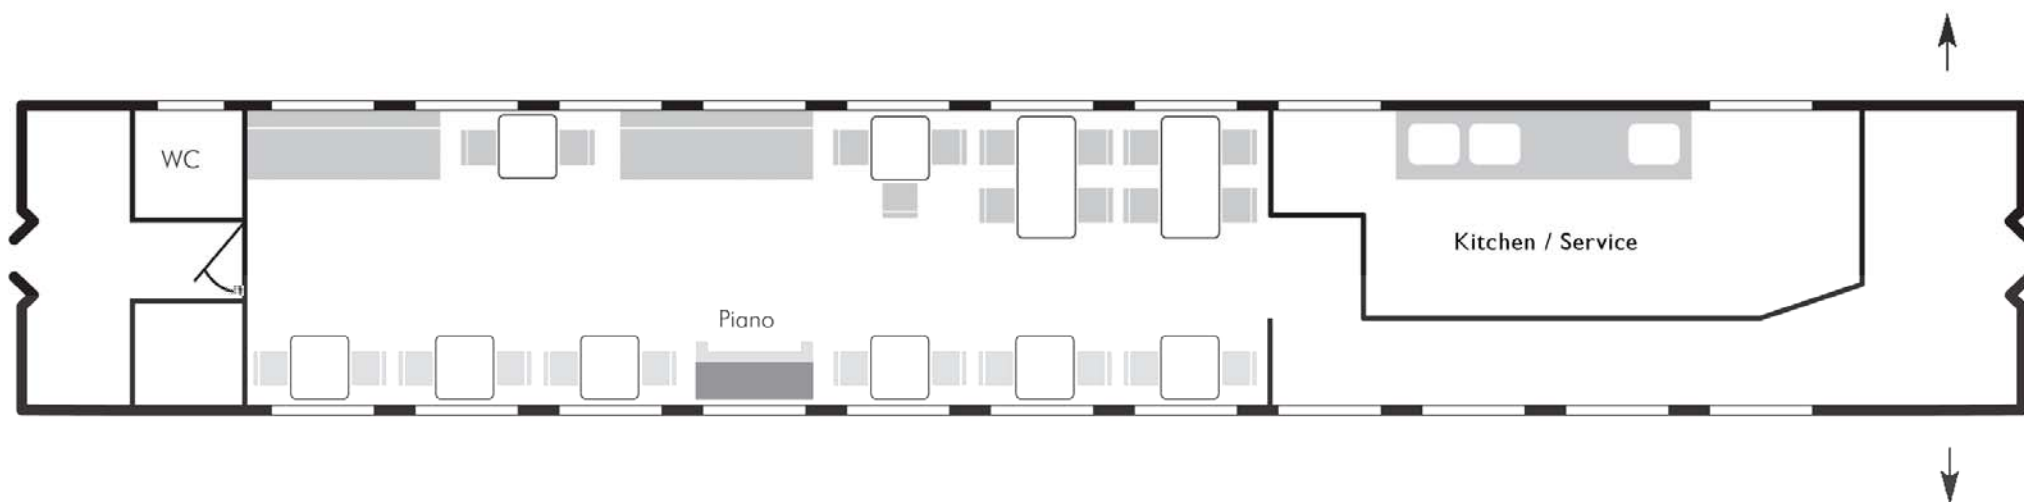

DANUBE EXPRESS

LOUNGE CAR

33 Seats • Air-conditioned