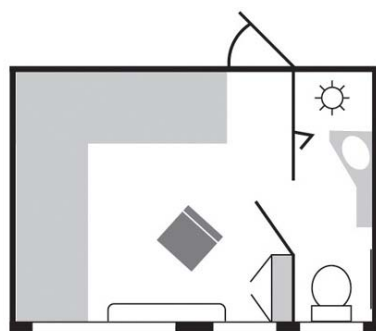

DANUBE EXPRESS

DELUXE SLEEPING CAR

Night-time use

Day-time use

- 5 x 2-bed compartments
- All with en-suite shower/WC
- Air-conditioned
- Compartment 397 x 195cm (83 sq.ft.)
- Shower room 77 x 195cm
- Beds 185 x 80cm