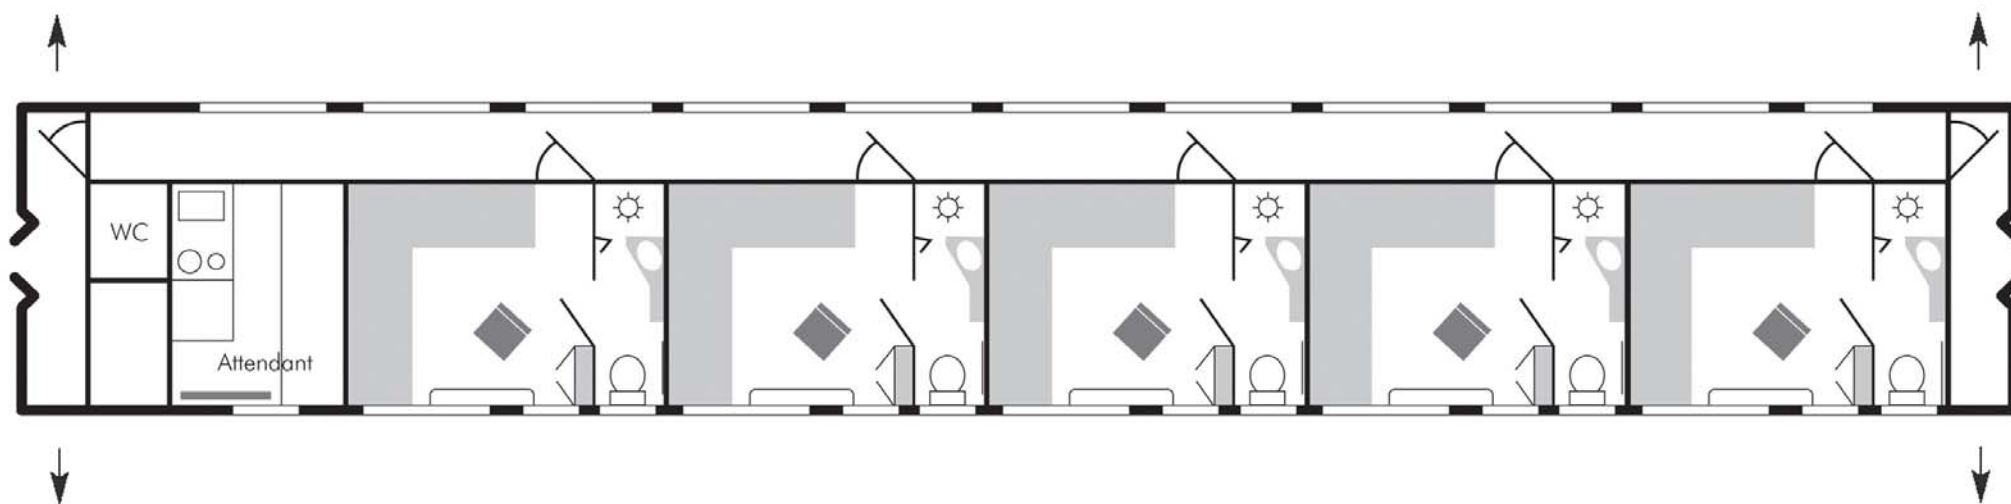

DANUBE EXPRESS

DELUXE SLEEPING CAR

Night-time use

Day-time use

- 5 x 2-bed compartments
- All with en-suite shower/WC
- Air-conditioned
- Compartment 397 x 195cm (83 sq.ft.)
- Shower room 77 x 195cm
- Beds 185 x 80cm