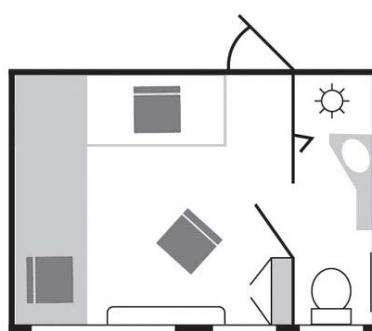

DANUBE EXPRESS

DELUXE SLEEPING CAR

Night-time use

Day-time use

- 5 x 2-bed compartments
- All with en-suite shower/WC
- Air-conditioned
- Compartment 397 x 195cm (83 sq.ft.)
- Shower room 77 x 195cm
- Beds 185 x 80cm