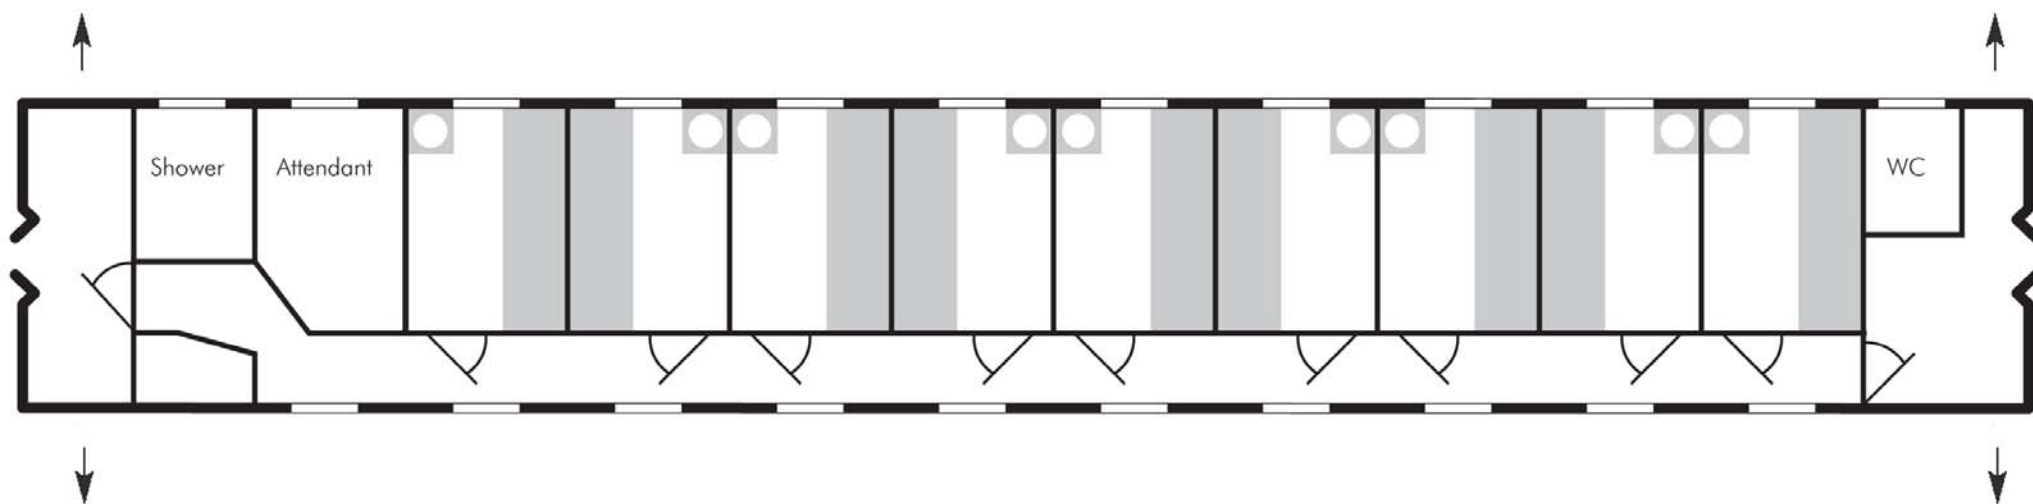

DANUBE EXPRESS

CLASSIC SLEEPING CAR

9 x 2-berth compartments • 194 x 158 cm • Air-conditioned

- Lower berth 185 x 75 cm

- Upper berth 176 x 74 cm